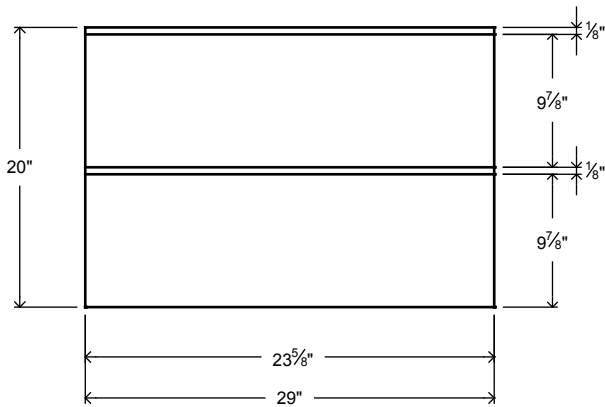

TOP VIEW

FRONT VIEW

SIDE VIEW

WDW2418-2D / WDW3018-2D
SPECIFICATION