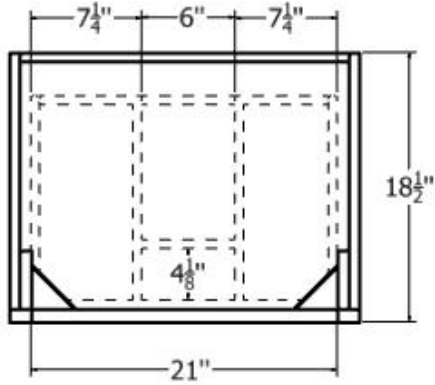

Available Colors:

White
Walnut

Features:

5/8" Solid Dovetail Drawer
Full Extension S/C Track

3/4" Plywood Veneer and Solid Wood
NO MDF
Matchina Mirror and Medicine Cabinet

TOP VIEW

FRONT VIEW

SIDE VIEW

WS2418-2D SPECIFICATION