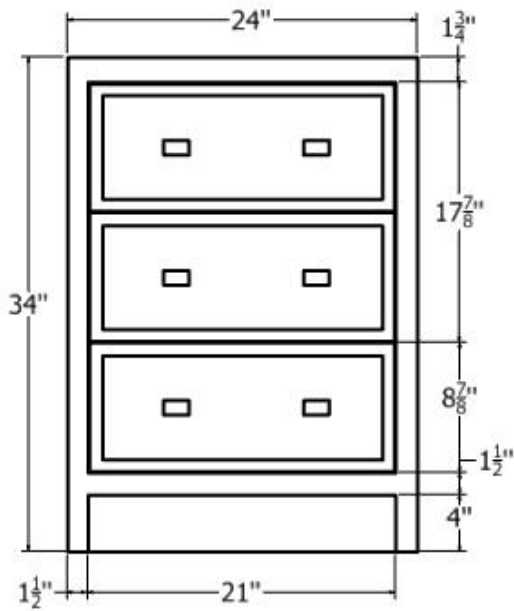

Available Colors:

White
Walnut

Features:

5/8" Solid Dovetail Drawer
Full Extension S/C Track

3/4" Plywood Veneer and Solid Wood
NO MDF
Matchina Mirror and Medicine Cabinet

TOP VIEW

FRONT VIEW

SIDE VIEW

WS2418-2D SPECIFICATION