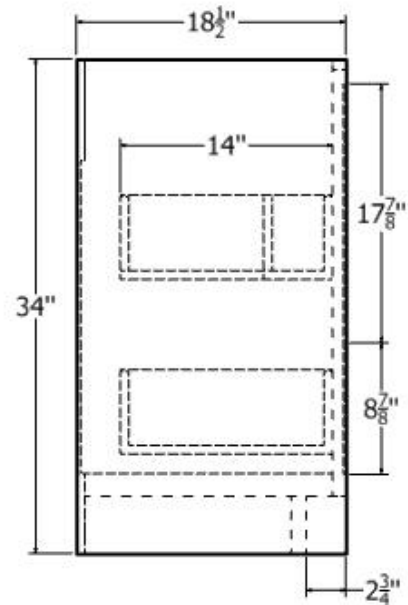

Available Colors:

White
Walnut

Features:

5/8" Solid Dovetail Drawer
Full Extension S/C Track

3/4" Plywood Veneer and Solid Wood
NO MDF
Matchina Mirror and Medicine Cabinet

TOP VIEW

FRONT VIEW

SIDE VIEW

WS2418-2D SPECIFICATION