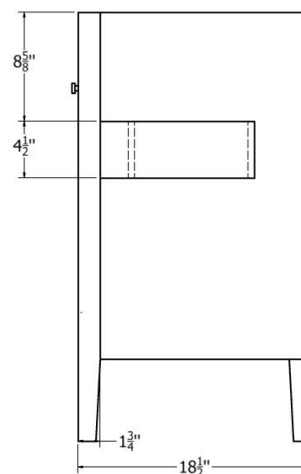

Available Colors:

White
Grey

Features:

Drawer Behind Doors

Soft Close Undermount Glides

5/8" Drawer With Dovetail Construction

3/4" Plywood Veneer and Solid Wood

NO MDF

Matching Mirror and Medicine Cabinet

TOP VIEW

FRONT VIEW

SIDE VIEW

WH3018-D SPECIFICATION