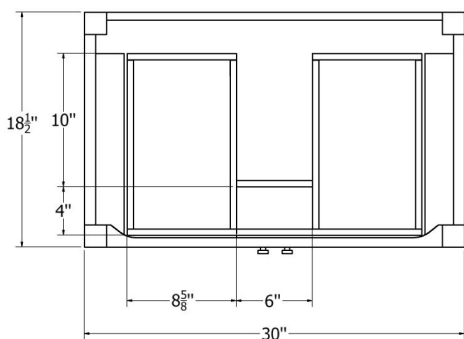

Available Colors:

White
Grey

Features:

Drawer Behind Doors

Soft Close Undermount Glides

5/8" Drawer With Dovetail Construction

3/4" Plywood Veneer and Solid Wood

NO MDF

Matching Mirror and Medicine Cabinet

TOP VIEW

FRONT VIEW

SIDE VIEW

WH3018-D SPECIFICATION