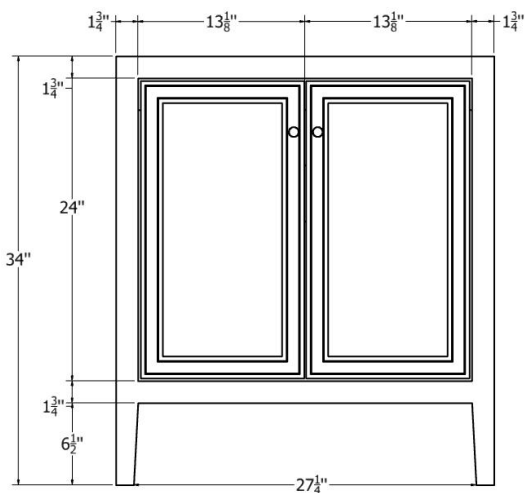

Available Colors:

White
Grey

Features:

Drawer Behind Doors

Soft Close Undermount Glides

5/8" Drawer With Dovetail Construction

3/4" Plywood Veneer and Solid Wood

NO MDF

Matching Mirror and Medicine Cabinet

TOP VIEW

FRONT VIEW

SIDE VIEW

WH3018-D SPECIFICATION